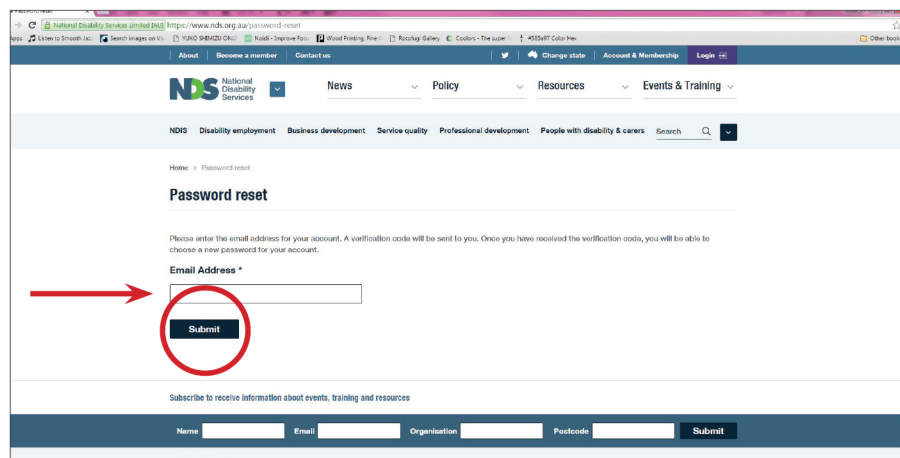

FORGOT YOUR PASSWORD

1. Click **'Login'**

2. Click **'Forgot your password?'**

3. Enter your registered **'Email Address'**

4. Press **'Submit'**

5. You will receive an email with a verification code and a link.
Click the link